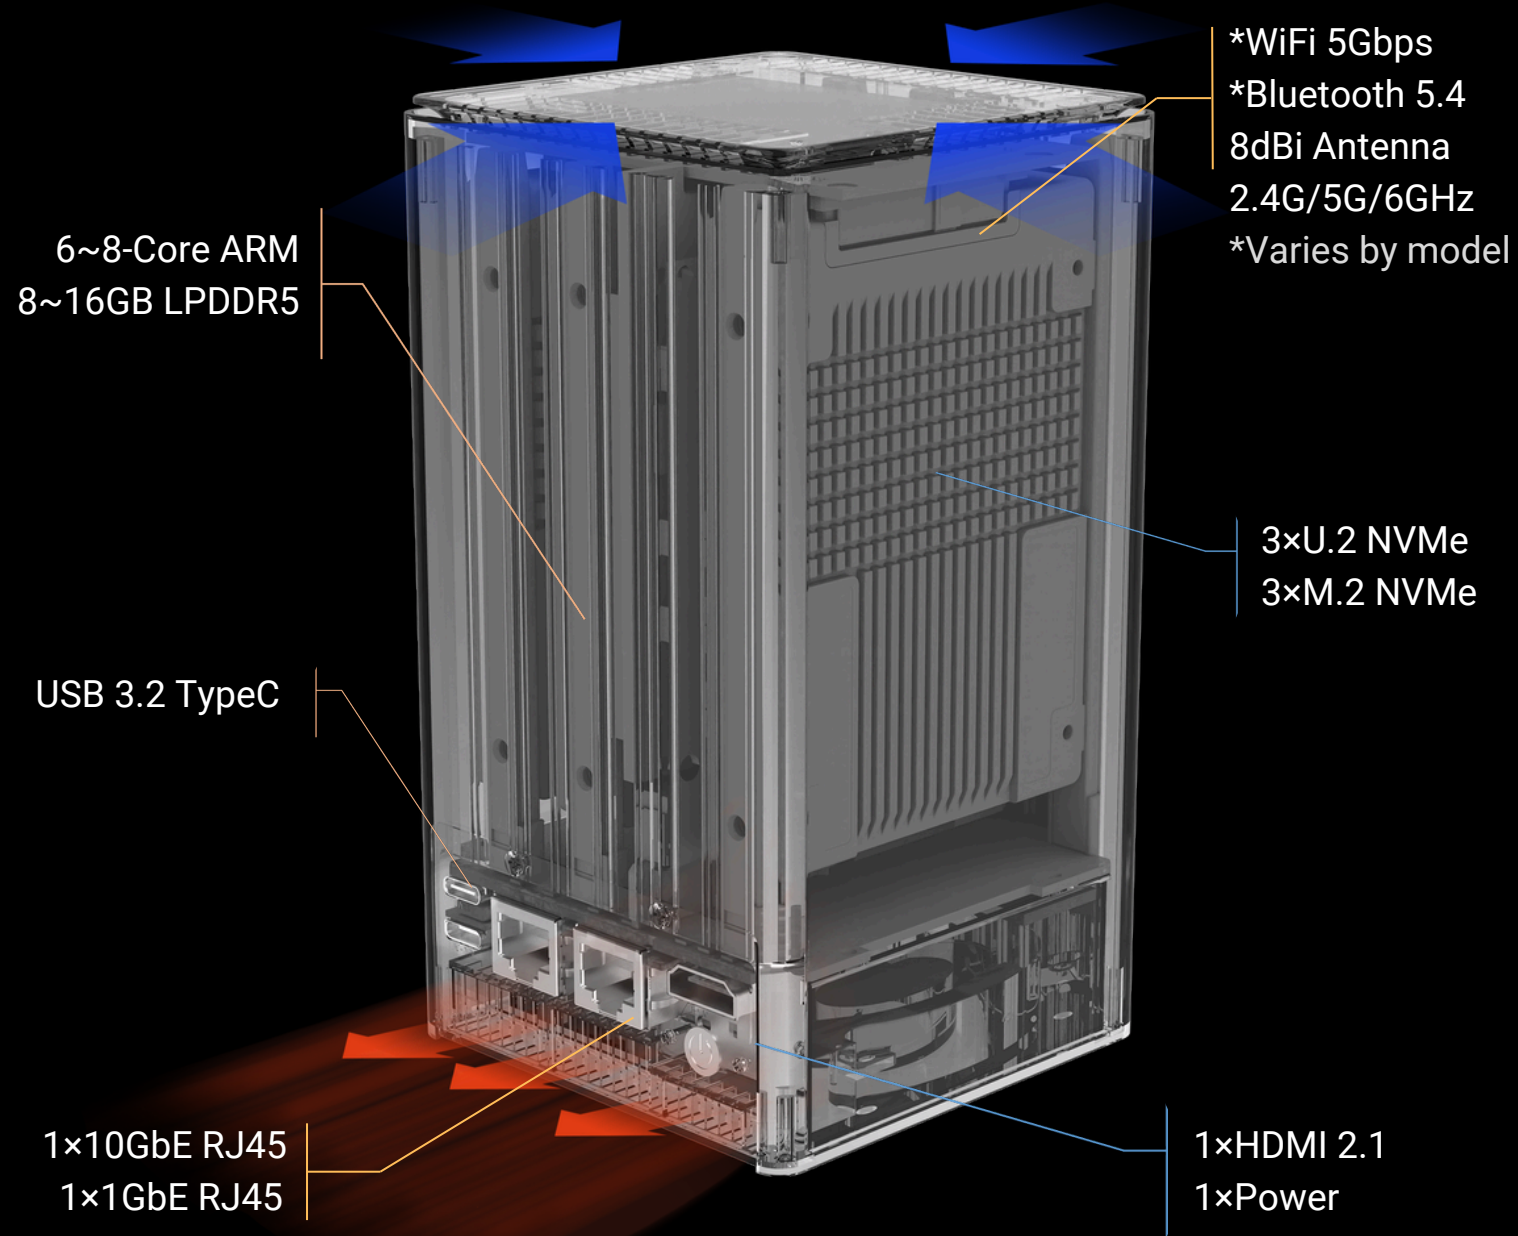

High Performance Storage, Compute, and Transmission System

System Specification

	E1001 Lite	E1001 NX
Storage	Max 366TB	Max 366TB
CPU	6-Core ARM Cortex-A78AE	8-Core ARM Cortex-A78AE
Memory	8GB LPDDR5	16GB LPDDR5
AI Performance	67 TOPS	157 TOPS
GPU Decoding	≤11 streams 1080p@30fps	≤18 streams 1080p@30fps
RJ45 Port	1×10GbE 1×1GbE	1×10GbE 1×1GbE
PCIe	PCIe 3.0	PCIe 4.0
USB3.2	3×Type-C	3×Type-C
Power	≤100W	≤100W