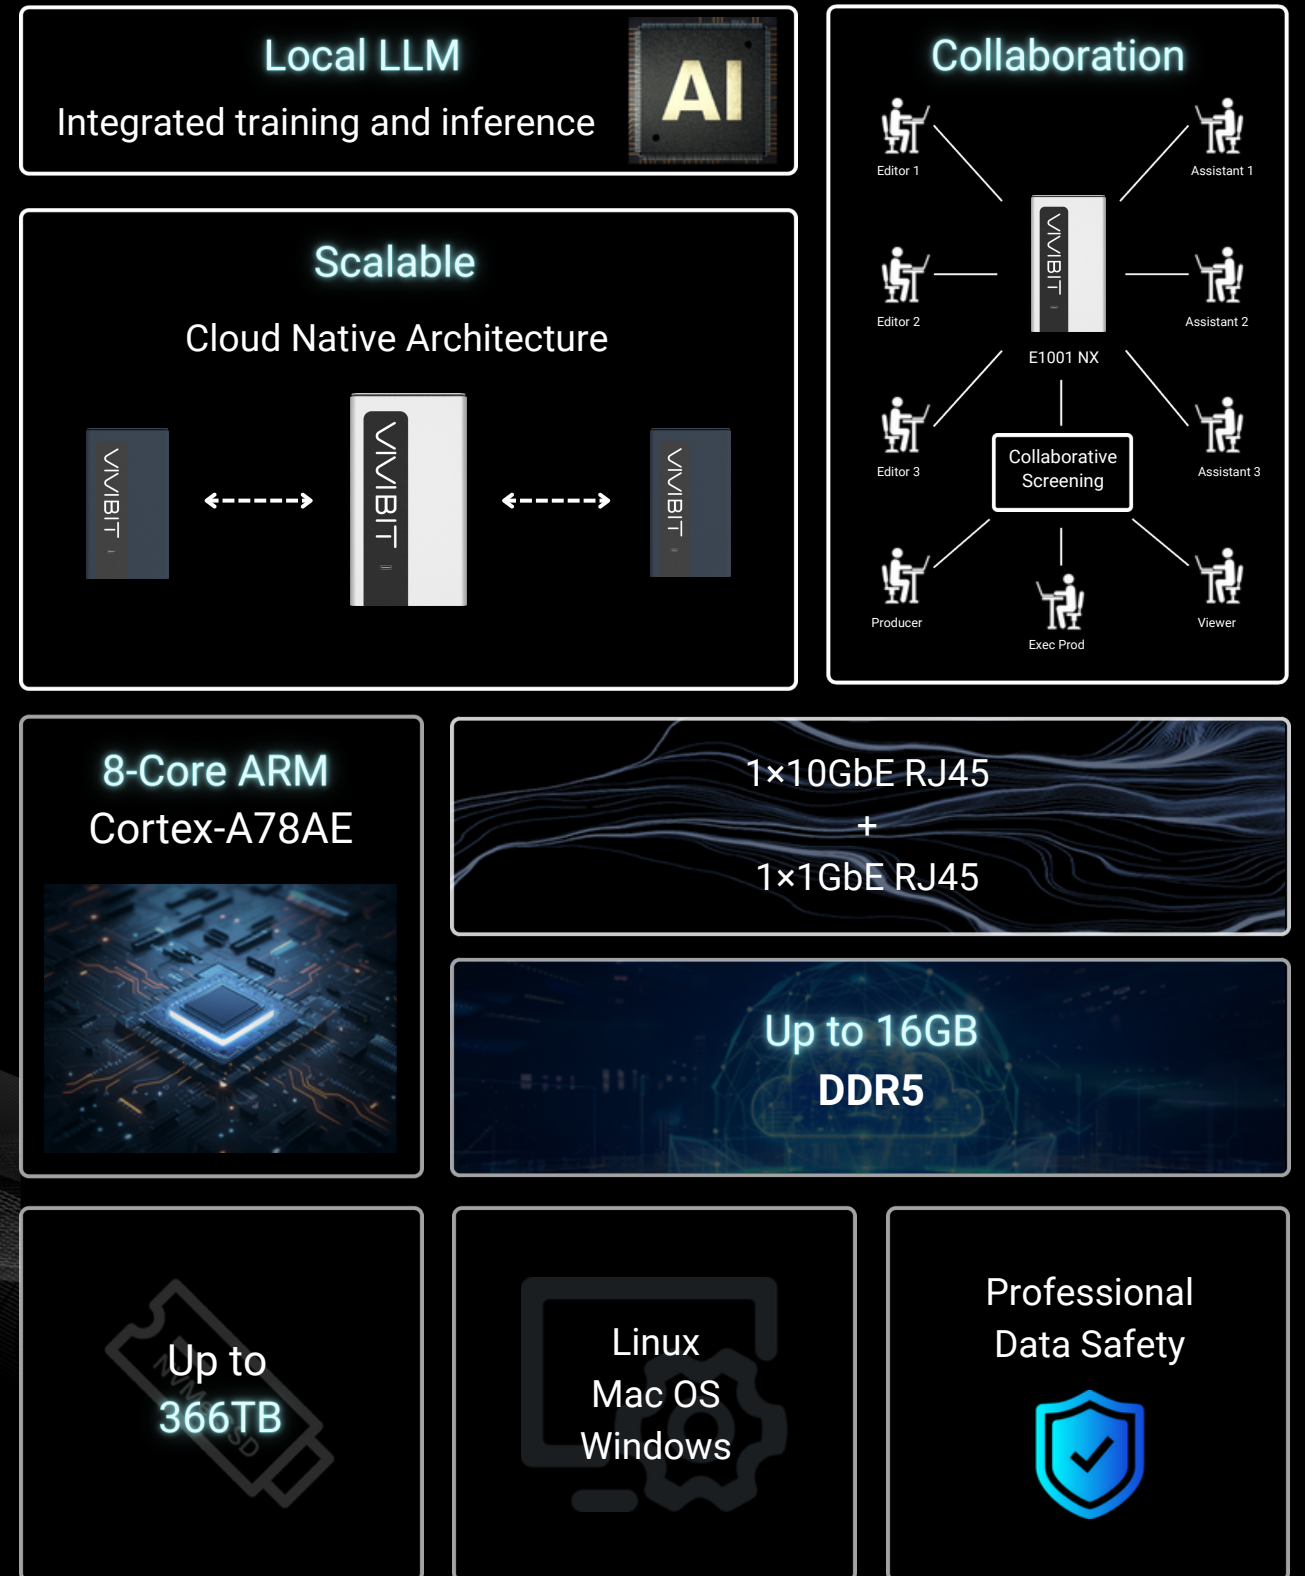

## Next Generation Data Infrastructure

## E1001 NX Desktop Data Node

# High Performance Storage, Compute, and Transmission System